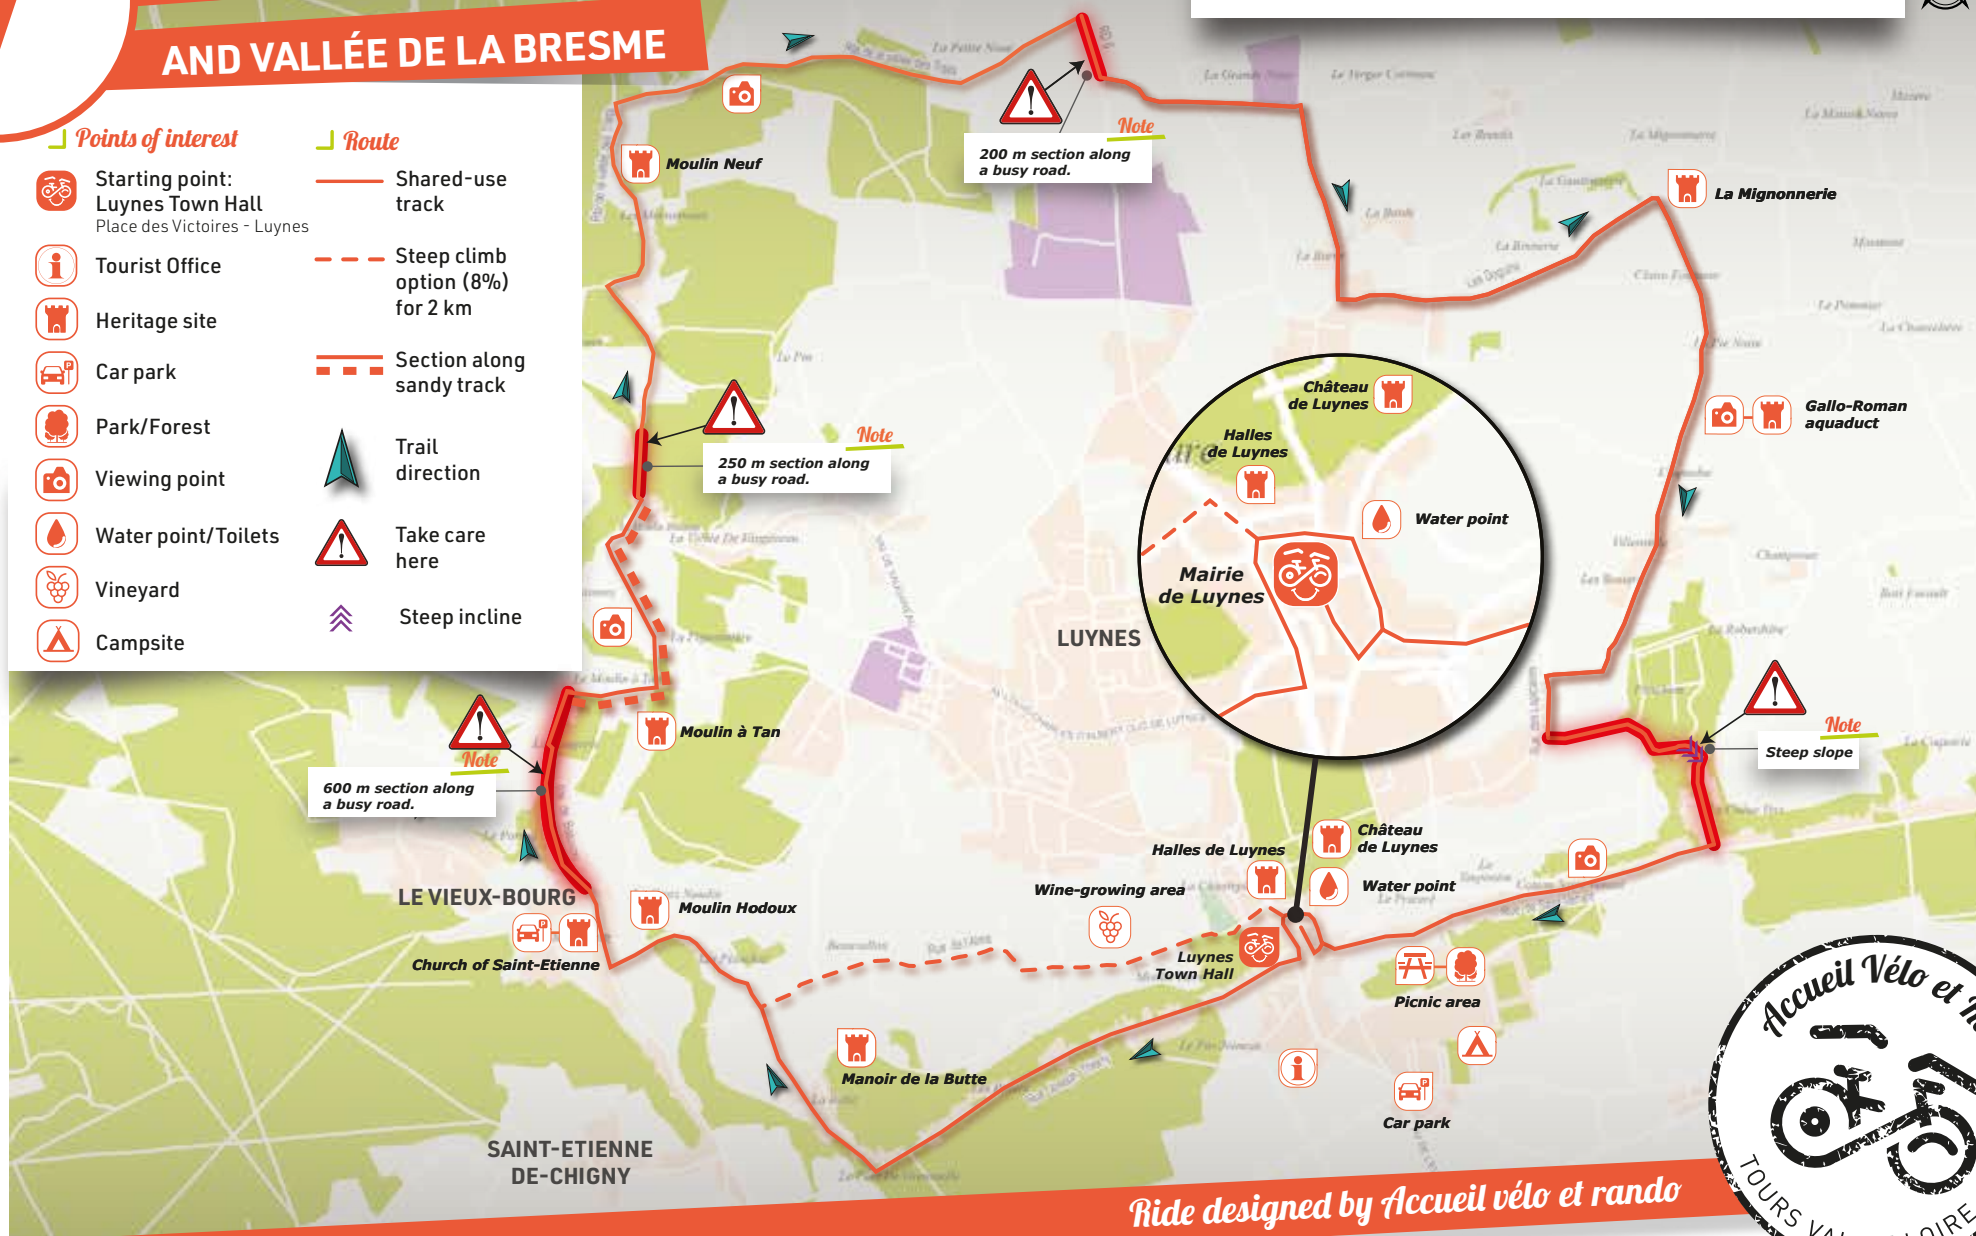

7

LUYNES

AND VALLÉE DE LA BRESME

Points of interest

- Starting point: Luynes Town Hall
Place des Victoires - Luynes
- Tourist Office
- Heritage site
- Car park
- Park/Forest
- Viewing point
- Water point/Toilets
- Vineyard
- Campsite

Route

- Shared-use track
- Steep climb option (8%) for 2 km
- Section along sandy track
- Trail direction
- Take care here
- Steep incline

Ride designed by Accueil vélo et rando

Discover the detailed road-by-road itinerary for this route at velo-rando-touraine.fr and on the [geovelo](https://www.geovelo.com) app.

Continue through the Vallée de Bresme and the Vallée des Traits down narrow roads and sandy tracks, take a breather among the trees and the Touraine houses.

Admire the view from the plateau before returning to the town centre, passing by the foot of the Gallo-Roman aqueduct, classified as a historical monument since 1862.

Accueil Vélo et Rando
TOURS VAL DE LOIRE

The cycle loops of the métropole

LUYNES AND VALLÉE DE LA BRESME

7

©Accueil Vélo et Rando - Léonard de Serres

LES HALLES DE LUYNES • SAINT-ÉTIENNE-DE-CHIGNY
• VALLÉE DE LA BRESME • AQUEDUC DE LUYNES