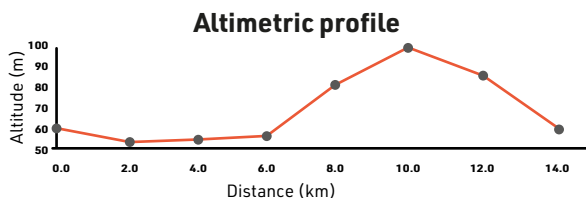

LUYNES

AND VALLÉE DE LA BRESME

Starting from the centre of Luynes, discover the 15th-century entirely covered market.

Les Halles de Luynes

Pass through the Old Town with its historic houses and its listed 16th-century church.

Continue through the Vallée de Bresme and the Vallée des Traits down narrow roads and sandy tracks, take a breather among the trees and the Touraine houses.

Admire the view from the plateau before returning to the town centre, passing by the foot of the Gallo-Roman aqueduct, classified as a historical monument since 1862.